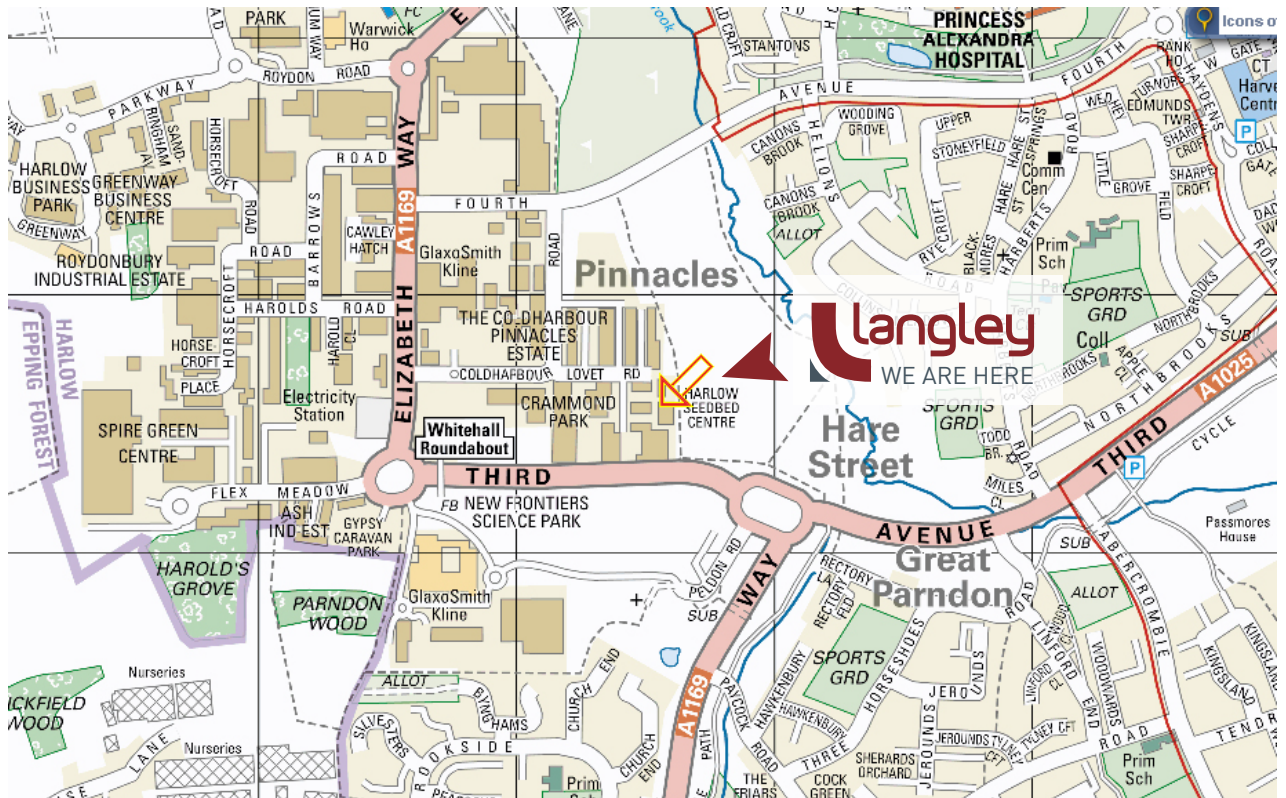

MAP - HOW TO FIND US

T 01279 626732

F 01279 898814

E info@langleyelectrical.co.uk

Unit 12E, Harlow Business Centre

Lovet Road, Harlow, Essex, CM19 5AF

www.langleyelectrical.co.uk